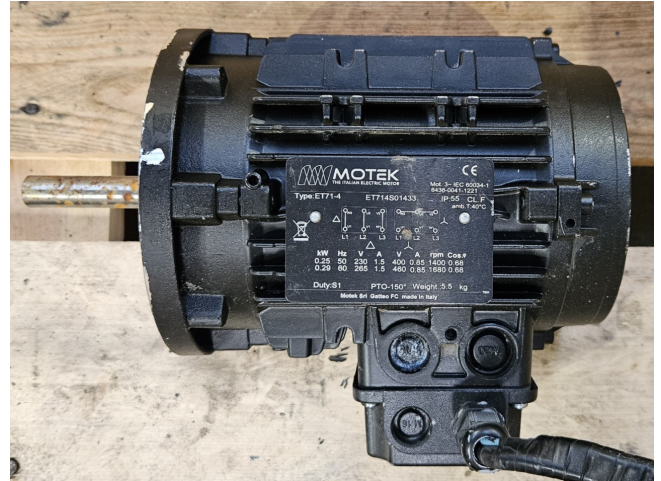

Motek ET71-4

Specifications

Marque	Motek
Type	ET71-4
Puissance (kW)	0,25
Vitesse (RPM)	1400
Size & Weight	250x180x140 mm (LxWxH)
Stock	1

Description

Used Motek ET71-4

Used Motek ET71-4 fan motor with the following specifications: 50/60 Hz - 0,25/0,29 kW - 1400/1680 RPM.